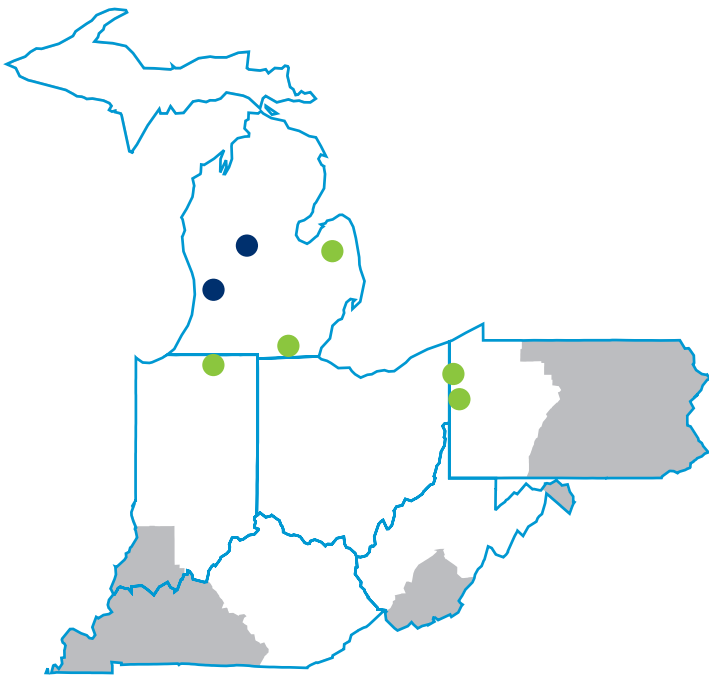

## ONE UNIFIED VOICE FOR DAIRY

From Washington, D.C., to industry meetings around the globe, we are committed to advocating for dairy farm families and telling our story.

## EVERY MEMBER REPRESENTED

**1,386**  
MEMBER FARMS

**MIDEAST AREA COUNCIL**  
Members elect representatives to sit on the Area Council, which helps guide management in local issues impacting the business.

**16**  
DISTRICTS

**DELEGATES AND RESOLUTIONS COMMITTEES**  
These representatives, elected at the district level, vote on issues that affect us all.

**7**  
BOARD DIRECTORS

**PLANTS WHERE YOU NEED THEM**

With 46 DFA-owned plants nationwide, including five in the Mideast Area, we are committed to keeping the delivery of raw milk as local as possible. Whether it's one of our member-owned plants or one of our wide range of customer facilities, we believe finding a secure market for your milk is the most important thing we do.